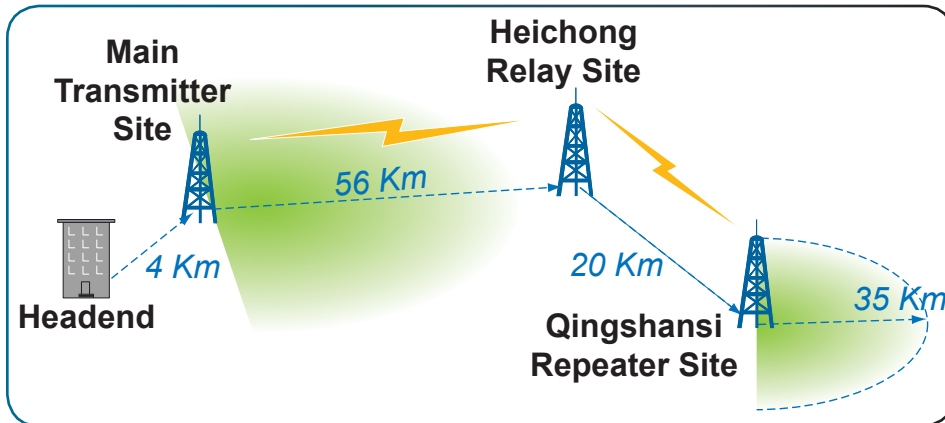

Digital from page 1

Gulang Digital MMDS System Diagram.

outdoor 100-Watt unit providing service to an area of more than 50 Kms radius.

At 45 Kms from the main transmitter, an in-band point-to-point repeater link, implemented with an outdoor transmitter, transports the signals from Heichong to Qingshansi, 20 Kms away. In the final leg of the system, an outdoor 50-Watt repeater is used to provide service to customers in an area of more than 35 Kms radius.

Cable AML's technology has made it possible to implement digital MMDS systems at a fraction of the cost of channelized analog systems installed only a few years ago. ✦